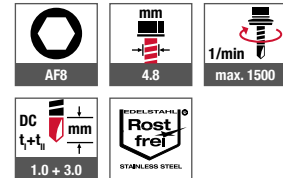

Applications

Technical data

Certifications

Order description	Length [mm]	Clamp thickness [mm]	PU [pieces]	Price/100 [EUR]	Article number	EAN
JT4-4-4.8x19	19	0 - 9	1000		7380387300	4061245014357
JT4-4-4.8x19 VE100	19	0 - 9	100		6380387300	4061245014883
JT4 made of A2 stainless steel with sealing washer E14, Ø 14 mm						
JT4-4-4.8x19-E14	19	0 - 9	500		3501909440	4061245027302

Product online

Order description	Length [mm]	Clamp thickness [mm]	PU [pieces]	Price/100 [EUR]	Article number	EAN
JT9-4-4.8x19	19	0 - 9	1000		7380387340	4061245074108